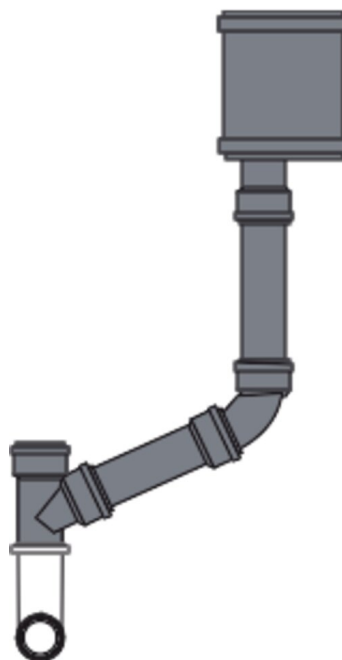

## SANIT Odour exhaust set INEO

### Item number

05.020.00..0000

### Product description

Odour exhaust set INEO  
for prepared connection of odour exhaust DN 80 in the flush pipe area of concealed element INEO PLUS with cistern CC-121-S-FO-2V-2C, with flush bend and HAT parts, packed in a box